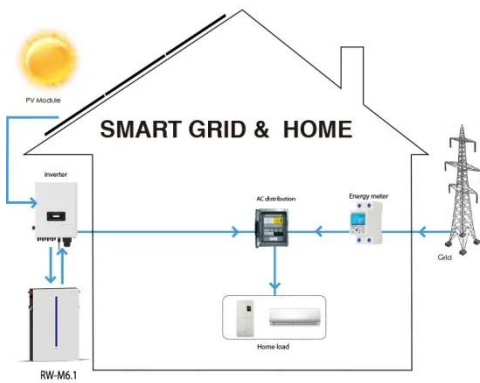

## XIAOMI ENERGY STORAGE THERMAL MANAGEMENT

Energy storage battery operation management A battery management system acts as the brain of an energy storage setup. It constantly monitors voltage, current, and temperature to protect ...

## SmartGen HBMS100 Energy storage Battery ...

PERFORMANCE AND CHARACTERISTICS 1. HBMS100 Energy Storage Battery Cabinet is consisted of 13 HBMU100 battery boxes, 1 HBCU100 ...

## Search: xiaomi energy storage cabinet battery health

Battery Graph Battery Graph will track and display your on-off switches, battery

life, battery usage, and charge times. This program requires OS 3.5 and is not accurate on devices which do not ...