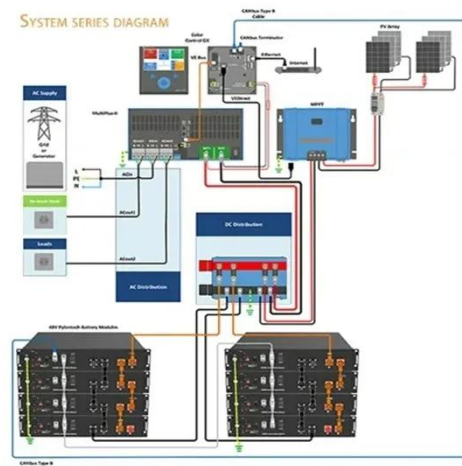

Switchgear , Slaters Electrical

New and refurbished HV MV LV Switchgear & Ring Main Units. Largest UK stock of legacy panels and circuit breakers. Reyrolle, Brush, SWS, ...

AMA Switchgear Ltd

AMA Switchgear Ltd specialise in the design and manufacture of sub distribution products, such as LV panels rated 1600A and below, panel boards, distribution boards, UPS ...