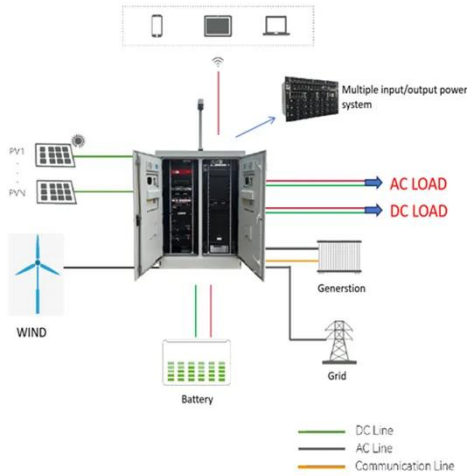

Outdoor Version - is suitable for a wide variety of applications. ...