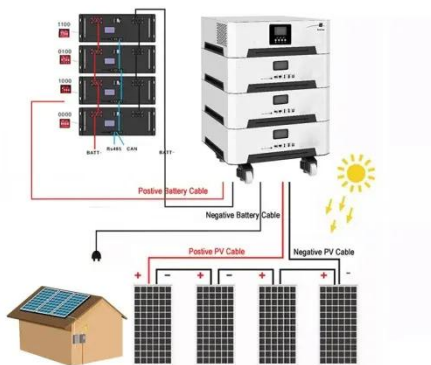

Detailed Guide to Solar Panel Size

Looking to install solar panels? Learn about solar panel dimensions, wattage, cell types, and how to calculate the system size for ...

What Are the Common Solar Panel Sizes?

The size of solar panels with the same cell count varies slightly, depending on