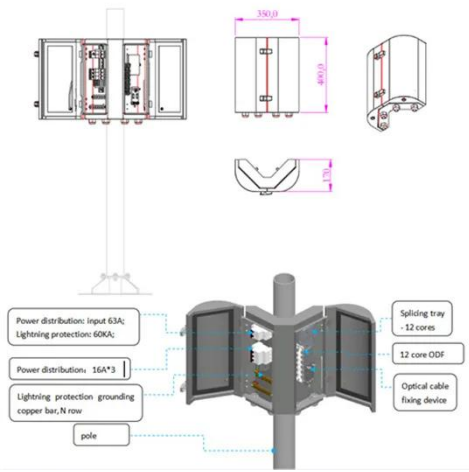

Shanghai to set up nearly 10,000 new 5G-A base stations this ...

Shanghai will establish up to 10,000 new 5G-A base stations this year, routing more than 70 percent of the city's internet traffic through 5G network.

5g network station

A 5G network station, also known as a 5G base station or 5G cell site, is a critical component in the deployment of

a 5G wireless communication network. It plays a key role in ...

The layout of 5G base stations in various ...