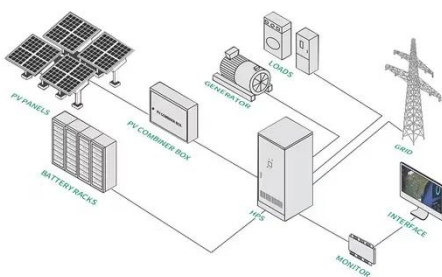

A 5G base station, also known as a 5G NodeB (gNB) in the 3GPP (3rd Generation Partnership Project) standards, is a radio access point that ...

What Is 5G Base Station?

More importantly, the base station product is reusable, energy-saving and environmentally friendly. It can meet the needs of rapid networking and site construction in the ...

What is a 5G base station?

In Summary, The 5g Base Station is a Critical Element of the 5g Wireless Network, Serving As the Between User Devices and the Core Network. IT ...

What is a 5G base station?

In Summary, The 5g Base Station is a Critical Element of the 5g Wireless Network, Serving As the Between User Devices and the Core Network. IT Incorporate Advanced Technologies Like ...

China home to 4.25m 5G base stations

The number of 5G base stations in China has hit 4.25 million, with the number of

gigabit broadband users surpassing 200 million, official data showed Tuesday.

What Is 5G Base Station?

Shanghai to set up nearly 10,000 new 5G-A base stations this ...

Shanghai will establish up to 10,000 new 5G-A base stations this year, routing more than 70 percent of the city's internet traffic through 5G network.