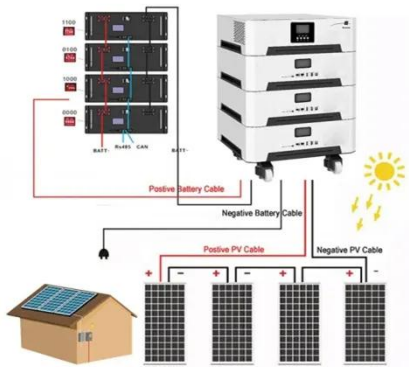

2200W Pure Sine Wave Inverter , DC 12V / 24V / 48V / 60V ...

Explore the ultimate 2200W pure sine wave inverter for seamless power conversion in RVs and off-grid solar setups. Converts DC 12V/24V/48V/60V to AC 110V/230V with ...

What electrical appliances does the 24V2200w inverter come with

About What electrical appliances does the 24V2200w inverter come with As the photovoltaic (PV) industry continues to evolve, advancements in industrial and commercial energy storage ...

24v 2000w Inverter, 24v to 110v/220v Power Inverter

Favorable price 24V 2000W power inverter for sale, modified sine wave power and peak power 4000W, output voltage 110V/120V and 220V/230V/240V AC for options, strong durability, and ...