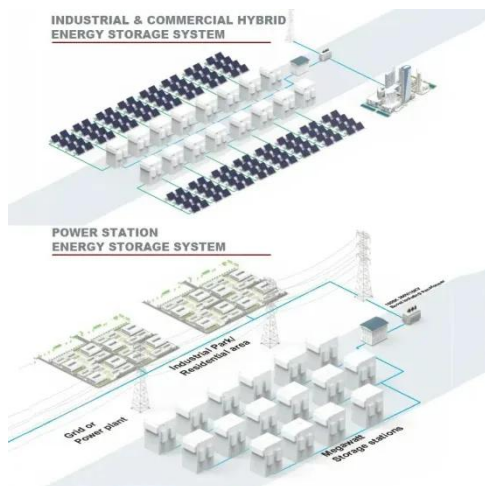

## Semix , Cement Silos

A cement silo is a large capacity container for cement, which is used in a batching plant to store the cement until

it is necessary for mixing with ...

**cement silo , cement container , Darko**

The cement silo, also known as cement container or cement storage silo, is widely used in cement production plants to store cement. The steel silo is a spiral silo with outstanding performance, ...

**Containerized Type Concrete Batching Plants**