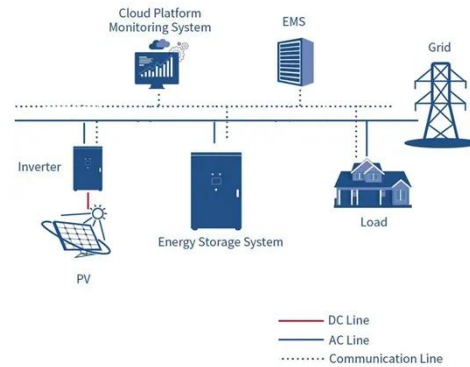

touched by the Intelligence of our superior technology. A journey built on innovation and imagination. Come and experience the latest technology & ...