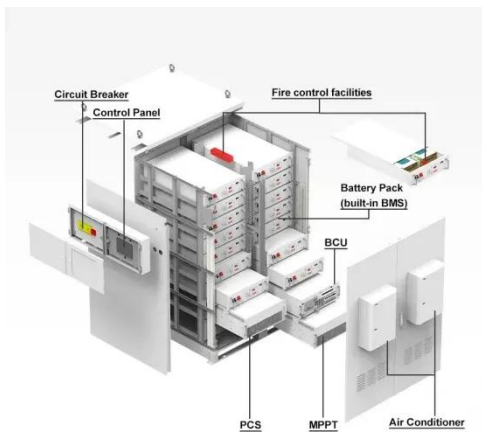

## Trisquare Switchgears , LinkedIn

Trisquare Switchgears proudly announces to bag the order to supply our highly engineered products, "33kV VCB Switchboards both Indoor and Outdoor type" with reliability, flexibility and strong execution track-record.