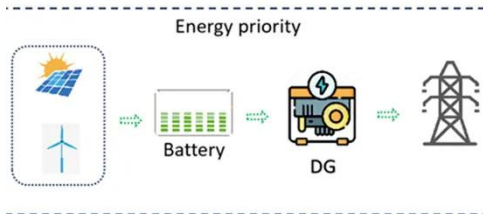

Why Size Matters in Solar Panels Ever wondered why solar panels come in different shapes and sizes like pizza boxes versus king-size mattresses? The physical dimensions of a 100W ...

Contact Us

For catalog requests, pricing, or partnerships, please contact:

BLINK SOLAR

Phone: +48-22-555-9876

Email: info@blinkartdesign.pl

Website: <https://www.blinkartdesign.pl>

Scan QR code to visit our website: