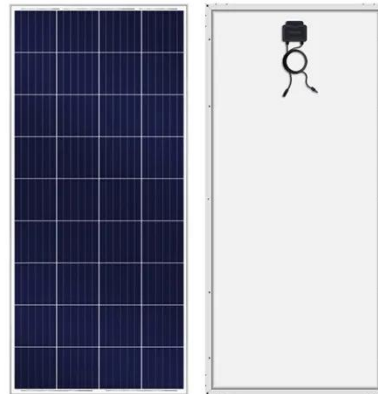

Contact Us

For catalog requests, pricing, or partnerships, please contact:

BLINK SOLAR

Phone: +48-22-555-9876

Email: info@blinkartdesign.pl

Website: <https://www.blinkartdesign.pl>

Scan QR code to visit our website: