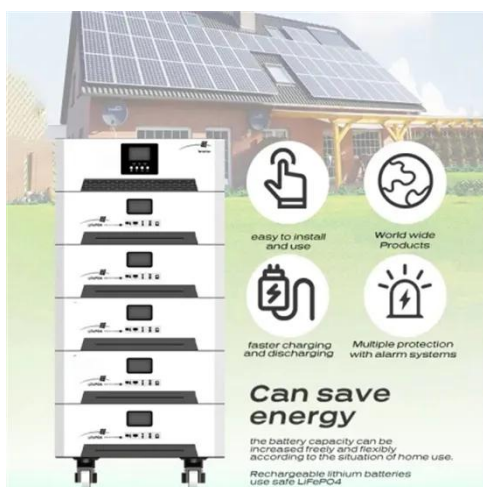

Solar Mounting Accessories , Solar Rails,Solar Module Clamps,Solar ...

Power Stone's Dual-Adjustable Aluminum Hook for Solar Panels on Tile Roofs is a versatile mounting solution tailored for pitched tile roofs. Crafted from durable anodized aluminum, it ...