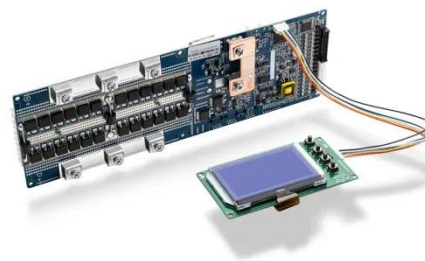

Tile Roof Solar System_Chiko Solar Mounting System

Chiko Efficient Tile Roof Mount The Chiko Solar tile roof mounting system is designed as a modular unit assembly system with quality materials. Which enables an ...