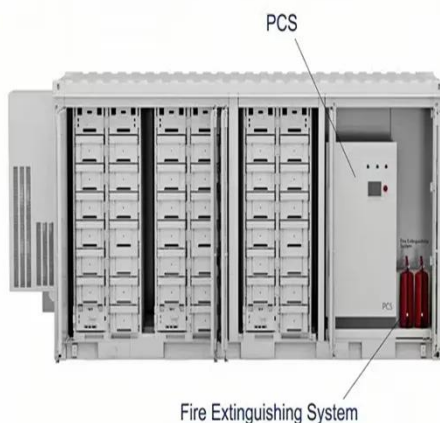

Solar Panel Junction Box Connection with 2 Terminal Junction Box

Description LEADER® solar panel junction box connection is used for crystalline silicon or thin-film solar photovoltaic modules. It consists of three parts: a box body, solar PV cable, and ...

Solar Junction Boxes: Beyond Basics to Bypass ...

The solar panel junction box has been neglected in the highly profitable,

booming field of solar energy. This comprehensive guide is ...

Solar Panel Junction Box Connection with 2 ...

Description LEADER® solar panel junction box connection is used for crystalline silicon or thin-film solar photovoltaic modules. It consists of ...

Junction Box for Solar Panel: Definition, How ...

What is a Junction Box for solar panels? Why is it important? Combiner Boxes, Pass-Through Boxes, and Half-Cut Cell Junction Boxes ...