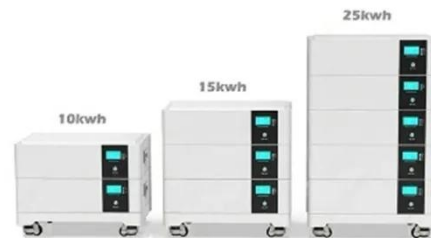

Jinko Solar Monocrystalline Solar Panel 545W

The Jinko 545W Tiger Mono Perc HC solar panel is a 535W monocrystalline module and 144 cells from Jinko Solar, It is one of the world's leading manufacturers of the photovoltaic industry. ...