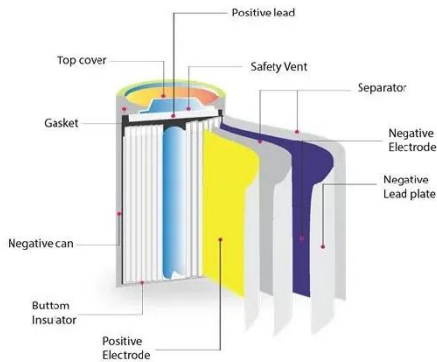

Solar outdoor battery connected to inverter