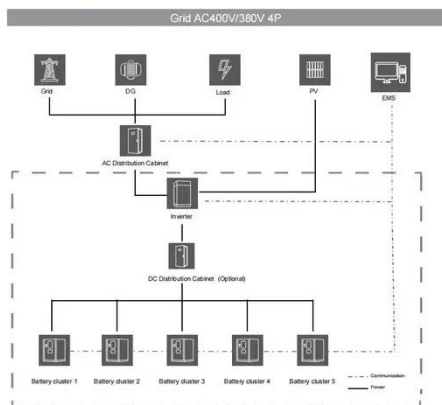

Solar Glass Technology Reduces Greenhouse Energy ...

Researchers from Australia's Murdoch University and ClearVue Technologies have developed innovative photovoltaic glass that significantly reduces energy consumption in ...