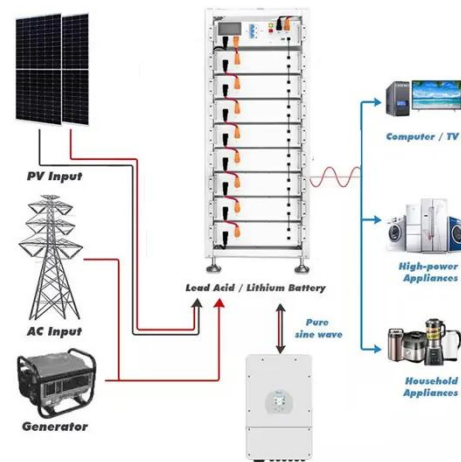

### Photovoltaic Container

The integrated containerized photovoltaic inverter station centralizes the key equipment required for grid-connected solar power systems -- including AC/DC distribution, inverters, monitoring, ...

### **Integrated Solar-Wind Power Container for Communications**

This large-capacity, modular outdoor base station seamlessly integrates photovoltaic, wind power, and energy storage to provide a stable DC48V power supply and optical distribution. Perfect ...

### **Shipping Container Solar Systems in Remote Locations: An ...**

What Are Shipping Container Solar Systems? Understanding the Basics A

shipping container solar system is a modular, portable power station built inside a standard steel ...

## Integrating Solar Power Containers into Modern Energy ...

The container integrates all necessary components for off-grid or grid-tied solar power generation, including solar panels, inverters, charge controllers, battery storage ...