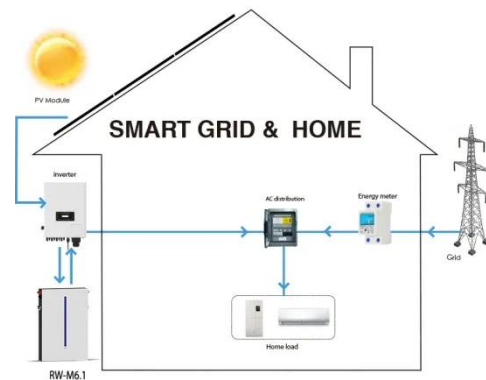

Solar Container , Large Mobile Solar Power ...

Why choose LZV's solar container power systems Our solar containers ensure fast deployment, scalability, customization, cost ...