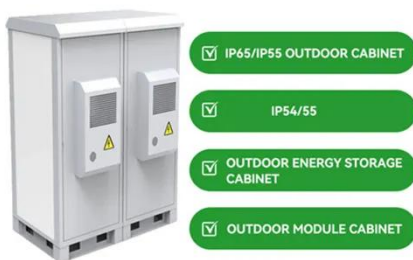

Energy storage container, BESS container

What is energy storage container? SCU uses standard battery modules, PCS modules, BMS, EMS, and other systems to form standard containers to build large-scale grid ...