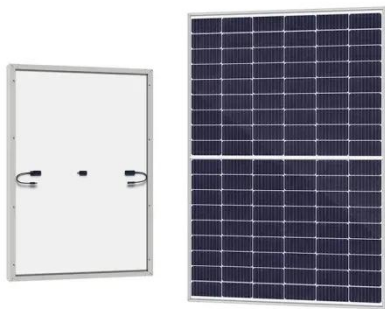

continuous advancements in materials science. This review paper provides a comprehensive ...