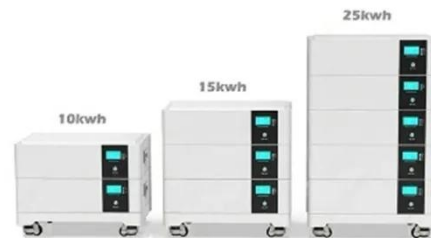

2500 Watt Pure Sine Wave Inverter

We're well-known as one of the leading 2500 watt pure sine wave inverter manufacturers and suppliers in China. Please feel free to buy or wholesale high quality 2500 ...