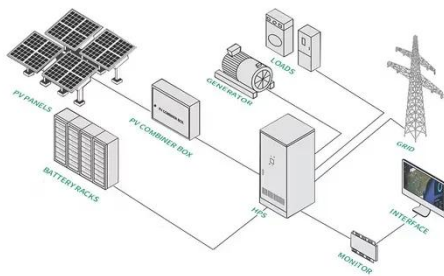

input 2500W (surge 5000W) pure sine wave inverter 120V 60HZ USA outlets, with 4 pcs of cables with cable ...

Swipower 2500W Pure Sine Wave Inverter: 12V/24V/48V DC ...

The Swipower 2500W Pure Sine Wave Inverter efficiently converts 12V/24V/48V DC to 110V/220V AC. Ideal for home and outdoor applications, it offers stable power output, ensuring ...

Professional-Grade 2500W Pure Sine Wave Power Inverter

TITAN's 2500W Pure Sine Wave Power Inverter features instant AC transfer switch technology, converting 12V/24V DC to 240V AC with 85-95% efficiency. Ideal for RVs, boats, and ...

SureSine 2,500 Watt Pure Sine Wave Inverters ...

The SureSine Off Grid 2,500 Watt Pure Sine Wave Inverter ...