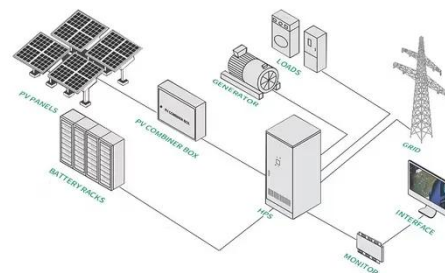

## Overview

---

What is a genset generator?

What Is a Genset?

A genset, short for generator set, is a portable power unit that supplies electricity to refrigerated containers (reefers). These containers require a constant power source to maintain internal temperatures within the desired cold or frozen range.

## Sea Cold Chain Container Generator

### Genset for reefer containers - power your cold chain anywhere

What is a genset for a reefer container? Discover how gensets provide off-grid power to keep your cargo cold during transport. Learn best practices and real-world use.

### Clip On Reefer Generators GCC , Reliable Cold Chain Power ...

Clip-On Generators provide continuous power to Reefer Containers, ensuring refrigeration during road, rail, or sea transport. Why are Clip-On Generators important for Reefer Containers? ...