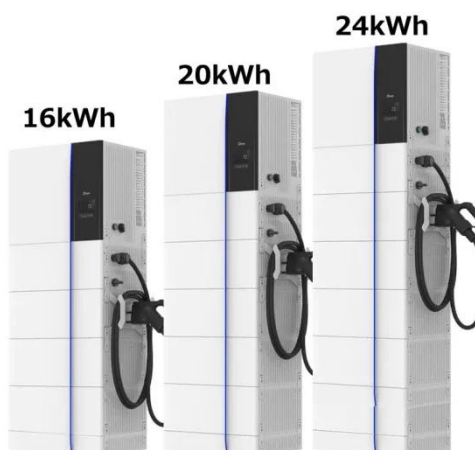

15kw Chassis Type Cold Chain Logistics Generator Set for ...

15kw Chassis Type Cold Chain Logistics Generator Set for Refrigerated Containers, Find Details and Price about Gensets Reefer Truck Genset from 15kw Chassis Type Cold ...

Generator sets

Thermo King's generator set (genset) range provides the vital, independent power supply needed to maintain the