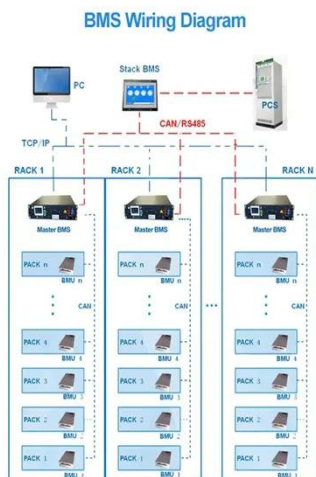

TELE2'S NEW 5G BASE STATION UP AND RUNNING IN RIGA

What is 5G power & IEnergy? Fully meet the requirements of rapid 5G deployment, smooth evolution, efficient energy saving, and intelligent O& M. Including: 5G power, hybrid power and ...

Tele2 Latvia to Invest EUR 21 Million Into ...

The company outlined its plans to install around 200 new 5G base stations