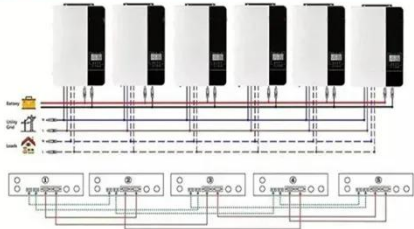

RV DC to AC 220 inverter

AC input wires

AC output wires

The 7 Best RV Power Inverters In 2025 - Reviewed & Ranked

Discover The 7 Best RV Power Inverters For Efficiently Transforming DC To AC Camper Van Electricity In 2025, Enhancing Your RV Experience.

2200W Pure Sine Wave Power Inverter DC ...

12V DC to 220V AC With 2600W Pure Sine Wave Power Inverter. For Car, RV, Solar and Any Kind of Household Appliances. ...