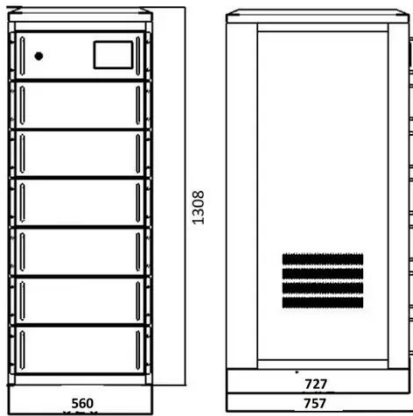

ALLWEI, we engineer power conversion solutions that redefine reliability. Our 2000W Pure Sine Wave Inverter delivers professional ...

Contact Us

For catalog requests, pricing, or partnerships, please contact:

BLINK SOLAR

Phone: +48-22-555-9876

Email: info@blinkartdesign.pl

Website: <https://www.blinkartdesign.pl>

Scan QR code to visit our website: