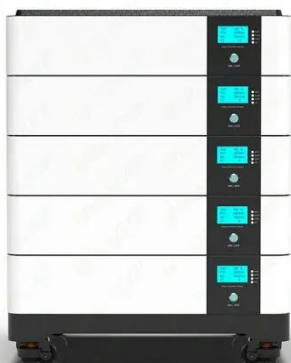

Lithium-ion Battery Module and Pack Production Line ...

In the future, lithium-ion module and pack production lines will continue to play a key role as energy storage technology continues to advance. More innovations are expected ...