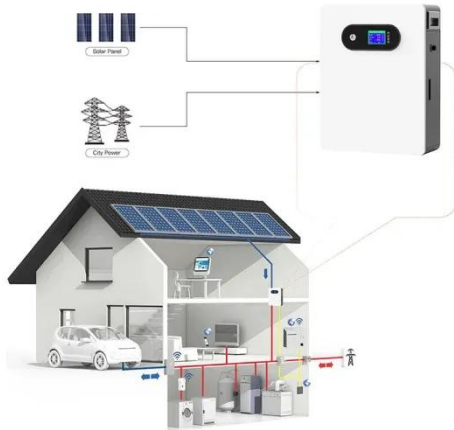

Production line base station for energy storage cabinet batteries

---