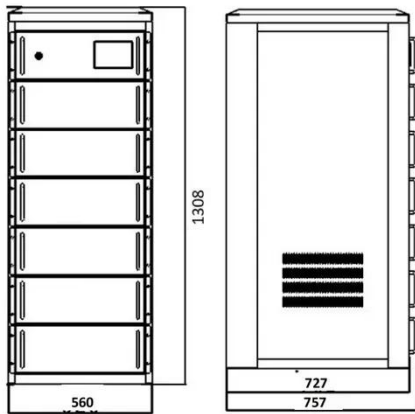

and suitable output options to ensure reliable performance both indoors and outdoors. We ...