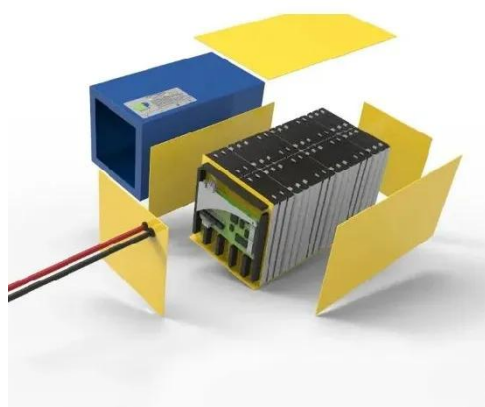

How much power does a PowerMax 6000 have?

Featuring a massive 3600Wh capacity and 6000W output, it delivers reliable power for 99% of household appliances, including air conditioners, heaters, and coffee machines. With dual-voltage capability (120V/240V split phase system), the PowerMax 6000 supports everything from everyday electronics to power tools and heavy-duty equipment.

Portable power station 6000w in Los-Angeles

Oscal PowerMax 6000 Full Specifications and Features

Learn everything about the Oscal PowerMax 6000 Portable Power Station including full specifications, key features, outdoor durability, and built quality.

Oscal PowerMax 6000: High-Capacity Portable Power Station

The Oscal PowerMax 6000 is a high-capacity portable power station with a 3600Wh capacity and 6000W output, powering up to 99% of household appliances. Its 120/240V dual-voltage ...

OSCAL PowerMax 6000 Portable Power Station 6000W...

OSCAL PowerMax 6000 Portable Power Station 6000W (Surge 7200W), 3600Wh LiFePO4 Expandable Solar Generator with 1.96H Full Charge, 5ms UPS, DC/AC Split Phase Voltage ...