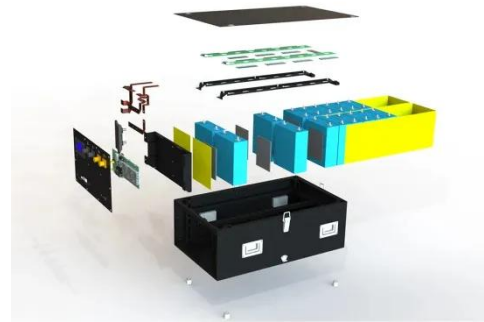

2.4GHz 10W Antenna Blocker Omnidirectional Outdoor Base Station ...

Specification Table Parameter Value
Frequency Range 2.4-2.5 GHz Gain 6 dBi
VSWR (S11) & lt;1.5:1 Impedance 50 Ω
Polarization Vertical Radiation Pattern Omnidirectional Max Input ...