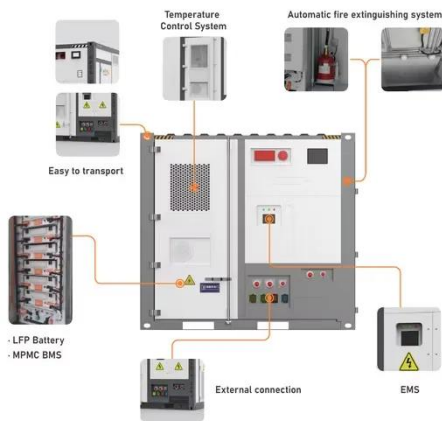

Optimizing the ultra-dense 5G base stations in urban outdoor ...

Due to the high propagation loss and blockage-sensitive characteristics of millimeter waves (mmWaves), constructing fifth-generation (5G) cellular networks involves deploying ...