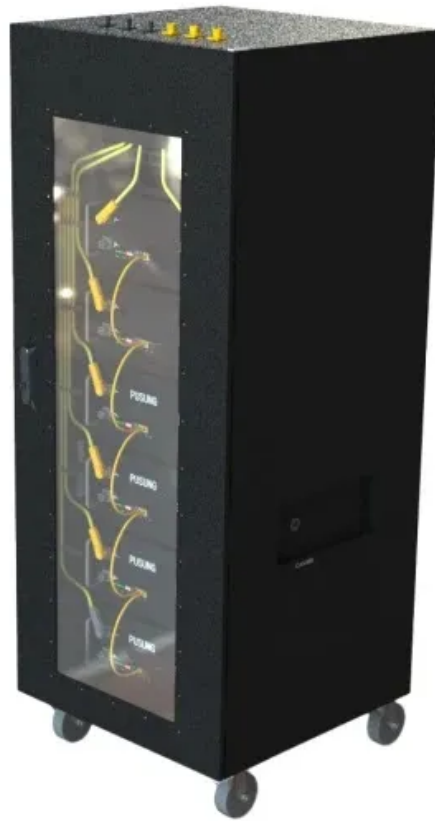

BLINK SOLAR

Outdoor Mobile Base Station

Overview

What is a 4G & 5G LTE base station?

Covering all common 4G and 5G LTE bands, the base stations feature software-defined radio, allowing great flexibility of operation and future upgrade paths. The CableFree Advanced 4G and 5G LTE SDR (software-defined radio) Small Cell Base Station - Outdoor Version - is suitable for a wide variety of applications.

What is the TP-Link outdoor wireless base station?

The TP-LINK Outdoor Wireless Base Station pairs professional performance with user-friendly design, making it the perfect solution for both business and home users. Two external RP-SMA antenna interfaces allow the Outdoor Wireless Base Station to integrate seamlessly with TP-LINK's line of sector and dish antennas.

What is a 4G & 5G LTE SDR base station?

The CableFree Advanced 4G and 5G LTE SDR (software-defined radio) Small Cell Base Station - Outdoor Version - is suitable for a wide variety of applications. Covering all common 4G and 5G LTE bands, the base stations feature software-defined radio, allowing great flexibility of operation and future upgrade paths.

What is a CableFree Emerald 4G & 5G LTE base station?

CableFree offers the Emerald range of 4G & 5G LTE Base Station and core EPC products featuring advanced cellular technology. All of the the CableFree range of LTE products feature latest generation technology and upgradable features for future-proof networking and performance.