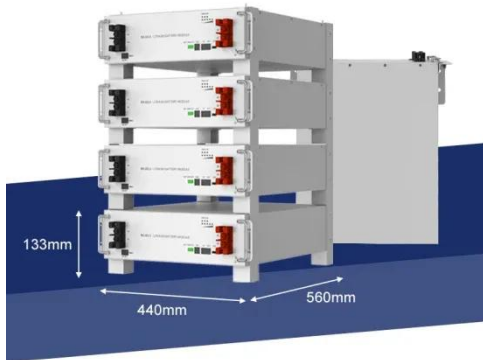

Outdoor Mobile Base Station