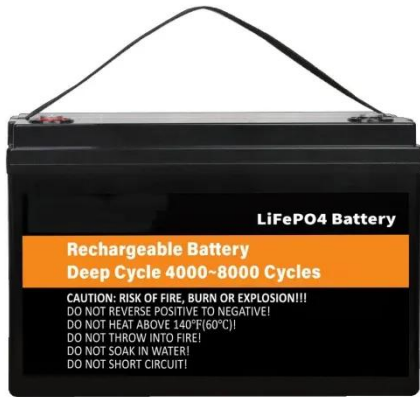

Nearby outdoor communication power supply BESS

Bess For Commercial And Industrial Outdoor Lifepo4 Battery ...

Bess For Commercial And Industrial Outdoor Lifepo4 Battery Solar Wind Power Hybrid Storage System On/off Grid, Find Complete Details about Bess For Commercial And Industrial ...

How to use BESS outdoor communication power supply

For certain projects, backup power must be provided for the BESS auxiliary load as required by the BESS supplier or fire codes. Some BESS suppliers mandate uninterrupted ...