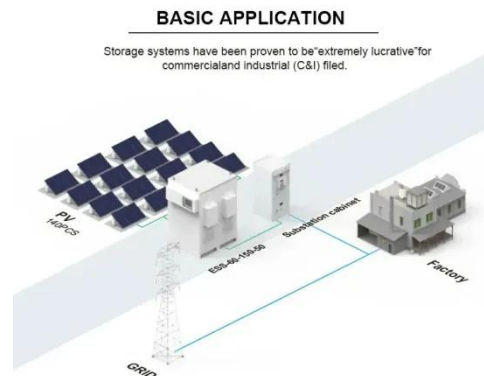

Power supplies & UPS for mining , Phoenix Contact

Power supplies and UPS in the mining industry Avoid costly failures Power failures can result in costly production losses and can also cause severe damage. The power supply devices, ...