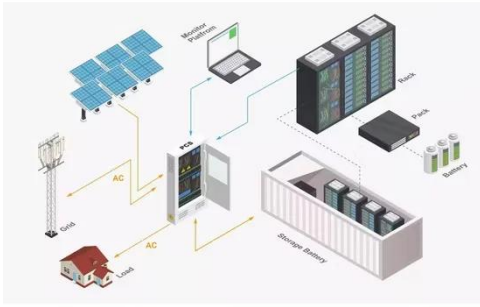

system expansion. Consider future scalability when making your choice. Reviewing all these ...