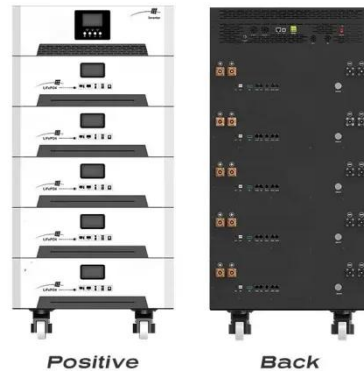

MCCB Manufacturer in Bahrain , Switchgear Products in Bahrain ...

Ensure a reliable power supply with Gims Tech Power Trading Company, a trusted provider of switchgear products in Bahrain. We offer high-quality Moulded Case Circuit Breakers and ...