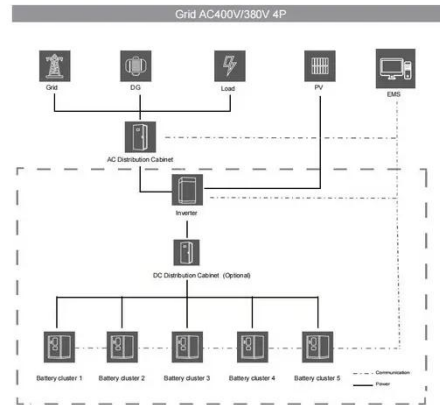

Circuit Breaker 3A 4A 5A 6A 8A 10A 12A 15A 20A Push

Beli Circuit Breaker 3A 4A 5A 6A 8A 10A 12A 15A 20A Push Reset Button Automatic Switch MCB Overload Protector Sekring Relay Fuse Otomatis - 10A di Hayashi Indonesia. Bebas ongkir

...