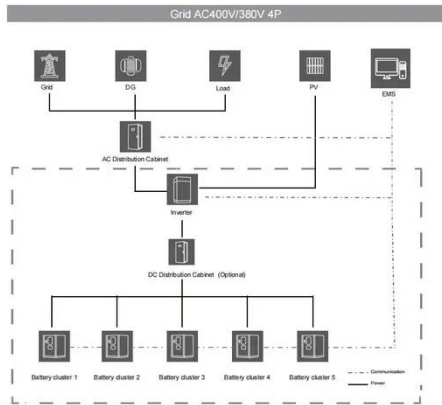

Main breaker switch for sale in Durban

Peugeot Parts and Spares , Masterparts

We stock a wide range of parts and spares for Peugeot vehicle models. For example, these include brake and wheel components; water ...

Electric Circuit Breakers and Switches

Check our wide range of electric circuit breakers and switches designed for routing or interrupting current in the electrical distribution circuit, ...