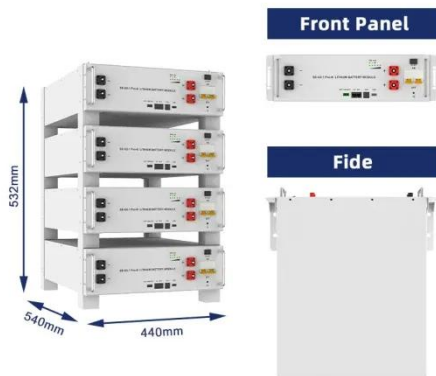

Reliable Delivery Easy Returns Many Ways to Pay!

Distribution Boards SA

This includes Circuit Breakers, Isolators, Earth Leakage units, Switches, Meters and various Din rail products. Distribution ...

Circuit Breaker Din Main Switch Double Pole 63amp

Circuit Breaker Din Main Switch Double Pole 63amp 1/6/60 Add to quote SKU: 270374 Category: Electrical

Motorized load break switch in durban

Home » Motorized load break switch in durban We attach value to innovation,