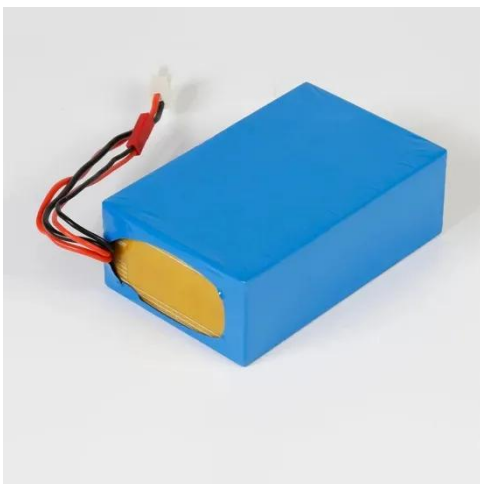

8-bay intelligent power exchange cabinet-Shenzhen Zhixun ...

Intelligent charging is carried out using a power exchange cabinet with a fire extinguisher, and battery BMS data is collected to the server through the 485 communication interface at all ...