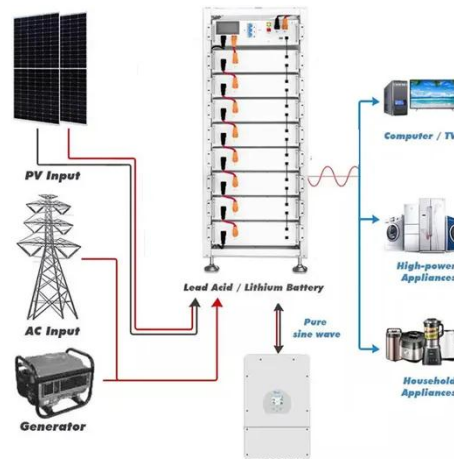

Intelligent BMS Identification 12 Doors Lithium Battery ...

Intelligent Bms Identification 12 Doors Lithium Battery Changing Cabinet
Temperature Protection Battery Ebike Exchange Cabinet, Find Complete Details about Intelligent Bms Identification ...