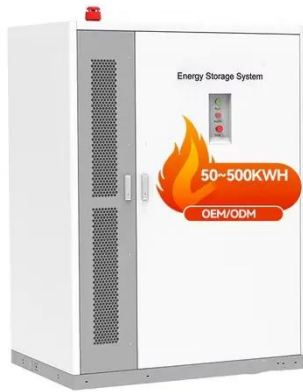

Large capacity solar container lithium battery inverter