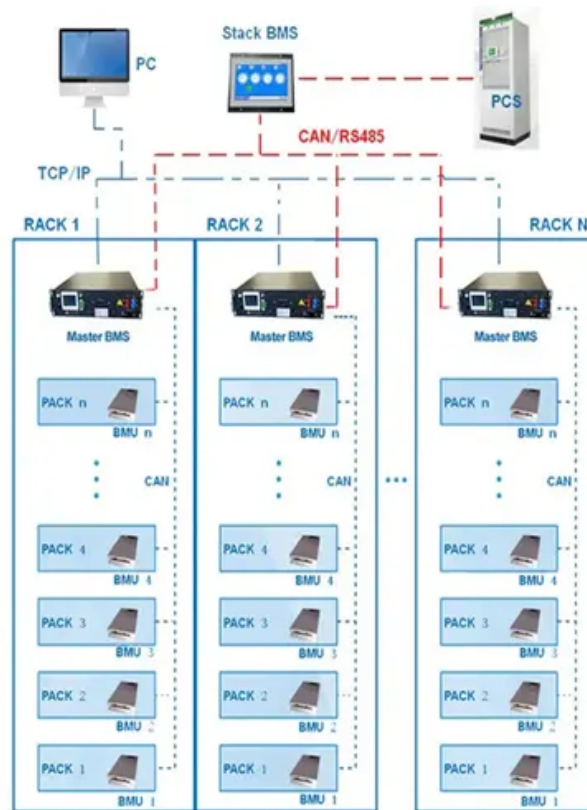

## Overview

---

What is 12v-72v to 220V power inverter?

Details □POWERFUL DC-AC□This power inverter 12V-72V to 220V provides 3500W continuous DC to AC power, 7000W peak surge during load start-up, 12V-72V to 220VAC pure sine wave with conversion efficiency 90%, reduces conversion loss.