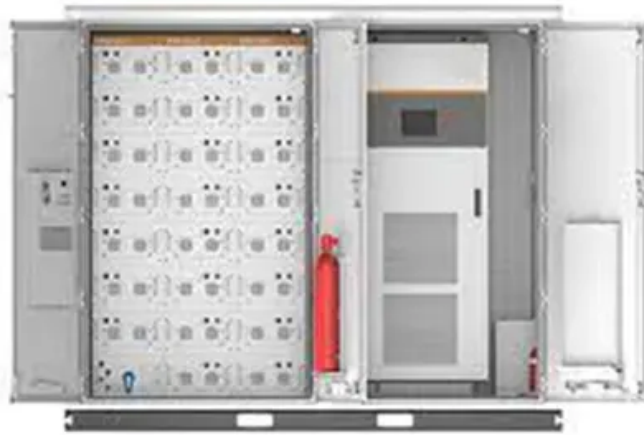

BLINK SOLAR

Inverter 72v pure