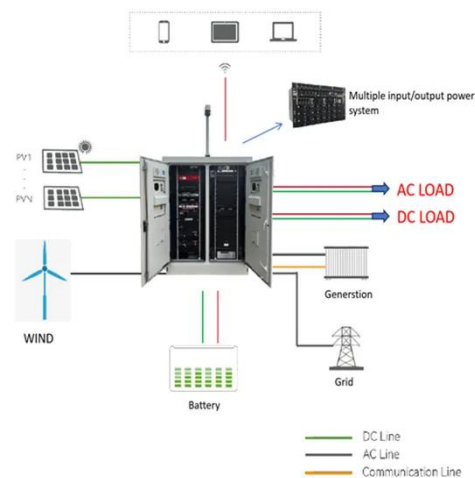

2500W Pure Sine Wave Inverter-36V DC to ...

About this item ?pure sine wave inverter?Smooth and perfect sine waveform, just the same as home power/city power, Provide ...