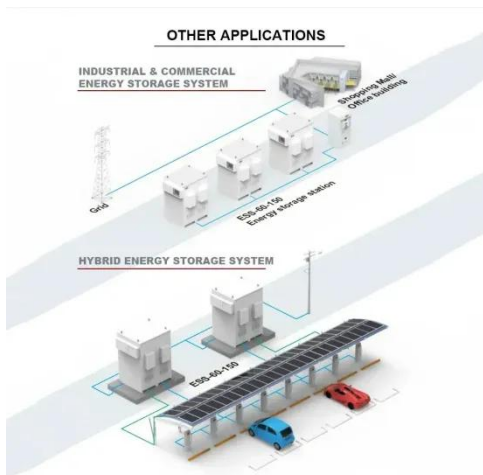

What is a 24kva power supply?

With 24kVA of output and support for up to 40kW of PV input, it meets the demands of whole-home systems including large HVAC, EV, and storage integration. Its 8 MPPT inputs improve array design and shading tolerance, while the rapid-load startup capability supports heavy inductive loads like pumps and compressors.

How much power does a Ocean Pro inverter provide?

Delivering 24 kVA of split-phase power, it combines solar, battery, and grid connectivity with fast response, integrated protection, and advanced load management. With 8 MPPT channels and support for up to 40kW of solar input, the OCEAN Pro inverter enables precise power tracking and broad design flexibility.

Inverter 24kw

- LIQUID/AIR COOLING
- INTELLIGENT INTEGRATION
- PROTECTION IP54/IP55
- BATTERY /6000 CYCLES

24kW Fronius Symo Advanced 24.0-3 480V 3-Phase String Inverter

The transformerless, three-phase Fronius Symo Advanced 20.0-3 string inverter handles up to 26,000 Watt DC input and delivers 20,000 Watt AC output for commercial solar installations ...

24kW Inverter with 60kW Solar Battery Storage

Power your home or business with our 60kW Advanced Off-Grid Solar Power System, designed to provide reliable energy independence in any location. This ...

8kW/10kW/12kW/16kW/20kW/24kW Three Phase Hybrid Inverter ...