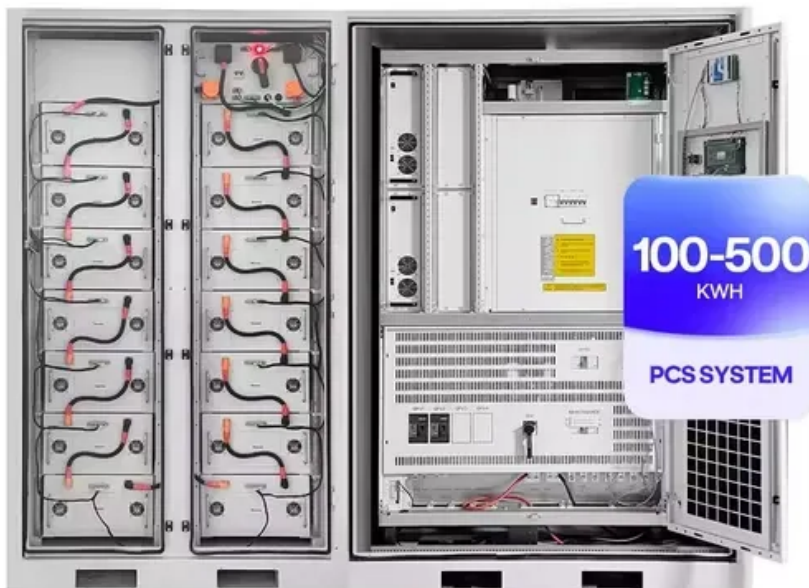

BLINK SOLAR

Inverter 24kw

Overview

What is a 24V inverter?

Built with truckers and professional drivers in mind, our 24V inverters are compact, lightweight, and quiet in operation. Once connected to your battery, you get a stable and reliable power supply from the output socket ready to handle everything from small electronics to higher-wattage appliances, depending on the model you choose.

What is a 3KW inverter?

Sale! 3kw inverter with a wall mountable lithium battery to keep lights on and family happy, entertainment and wifi guaranteed to keep going for 4hrs. The system will keep your Security lights, cctv and electric fence active for your safety. Can run kettle or microwave as well but remember its just for back up.

What is a 24kva power supply?

With 24kVA of output and support for up to 40kW of PV input, it meets the demands of whole-home systems including large HVAC, EV, and storage integration. Its 8 MPPT inputs improve array design and shading tolerance, while the rapid-load startup capability supports heavy inductive loads like pumps and compressors.

How much power does a Ocean Pro inverter provide?

Delivering 24 kVA of split-phase power, it combines solar, battery, and grid connectivity with fast response, integrated protection, and advanced load management. With 8 MPPT channels and support for up to 40kW of solar input, the OCEAN Pro inverter enables precise power tracking and broad design flexibility.