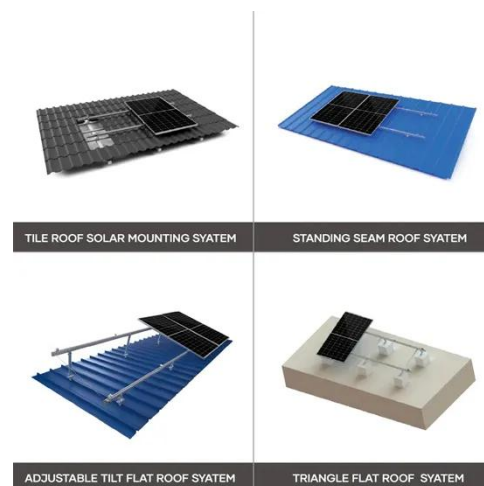

Changi 1000W 12V 24V 48V Dc To Ac 220V pure sine wave ...

OUR FACTORY SPECIALIZE IN DESIGNING AND MANUFACTURING PORTABLE

POWER STATIONS, SOLAR INVERTERS,
AND PURE SINE WAVE INVERTERS FOR ...

12VDC 24VDC 48VDC to 110VAC 120VAC 220VAC 1000W 1000 Watt Power Inverter