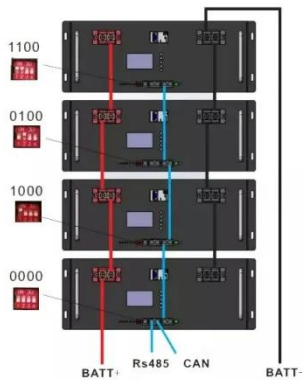

48V 1000W inverter is an electrical device used to convert direct current ...