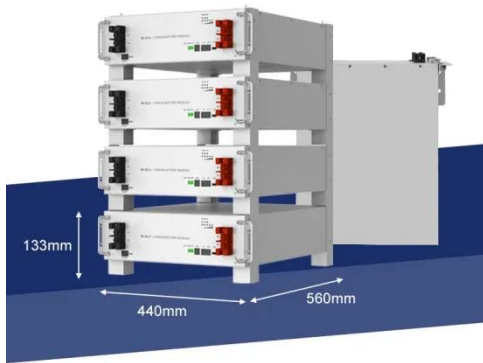

Excellent Loading Capability 12V 600watts ...

Excellent Loading Capability 12V
600watts Pure Sine Wave Household
Electricity Power Inverter (HI-600), Find
Details and Price ...

600W Pure Sine Wave Inverter 12V DC to 110V 120V AC

With Remote Control Dual AC Outlets
and USB Port for RV Car Solar System
Emergency This pure sine wave inverter
provides 600Watts continuous
power,featuring 2 AC outlets and ...

SW1206 - Kisae Technology Inc

Premium 600W True Sinewave Inverter
Converts 12V battery power to 120V
household AC power, the same as
supplied by the local utility company.
Ideal for running power tools, ...