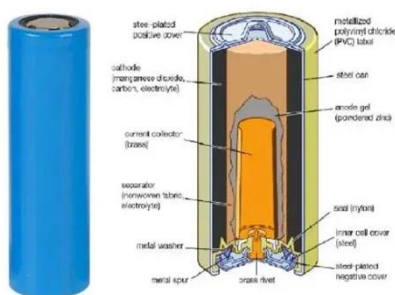

Installation Manual Energy Storage System (ESS) ...

1.1 System Introduction NEOSUN HOME ESS can be applied in DC-coupled systems (mostly new installation), AC-coupled systems (mostly retrofit) and Hybrid-coupled ...

Energy storage cabinet battery protection ESS power ...

This all-in-one system integrates energy storage, control, and management in a