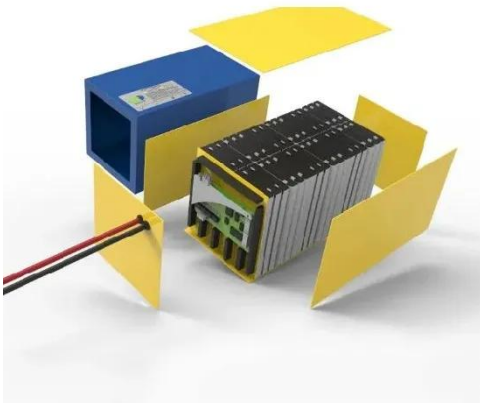

AZE's lithium battery energy storage system (BESS) is a complete system design with features like high ...

SHANGHAI ELECNova ENERGY STORAGE CO., LTD.

As a scientific and technological innovation enterprise, Shanghai Elecnova Energy Storage Co., Ltd. specializes in ESS integration and support capabilities including PACK, ...