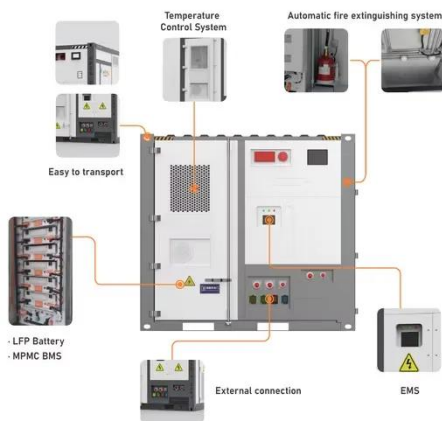

Inverters Price in India: Price List of Inverters in India from different brands

like luminous, exide, microtek, Su kam and other top inverters brands in India. Check inverters ...

IPM MODULE

Importer of IPM MODULE - Electric's Intelligent Power Modules, SKiP24NAB12T4V1 IGBT, SD20M60AC SILAN IPM and FNA41560B2 FAIRCHILD IPM offered by Radhe Krishna ...