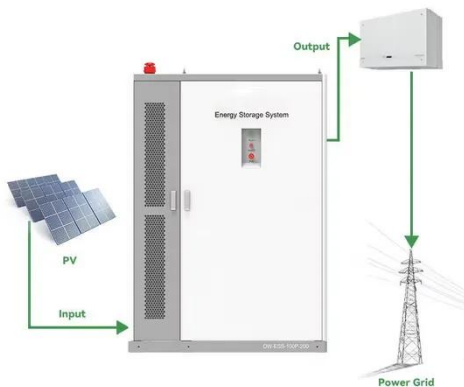

## Hytera DMR Trunking

The base station for Hytera DMR Trunking at a glance: Modular structure for ease of operation and maintenance  
Antenna coupling system that can be adapted to customer ...

---

## DS-6250

It is a highly integrated base station designed with fast deployment and operation simplicity in mind, just power

on it to start delivering communications.  
Quick and flexible to deploy, the ...