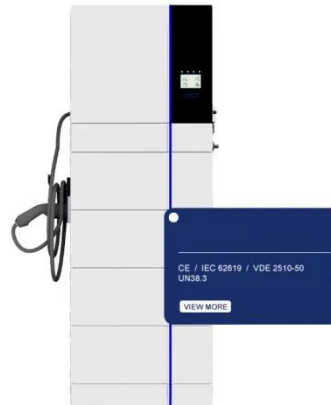

FusionPower9000 Huawei Outdoor PowerPOD User Manual

If such construction cannot be avoided, power off the equipment and take protective measures before the construction. Power on the equipment after the construction is complete and the ...