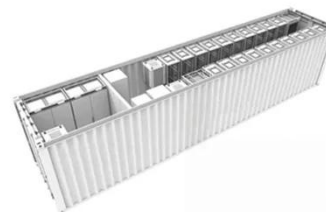

Energy Storage Solution (ESS) , HUAWEI Smart PV Global

Cell to Grid Safety Huawei's Smart String Grid-Forming ESS ensures robust protection through five layers of integrated safety design, from individual cells, battery packs, racks, systems, and ...