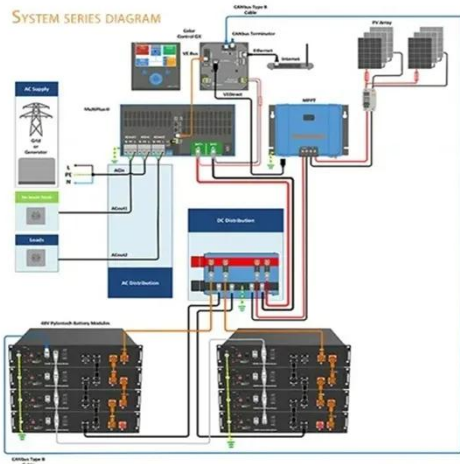

management system and supports a maximum of 15 cabinets ...