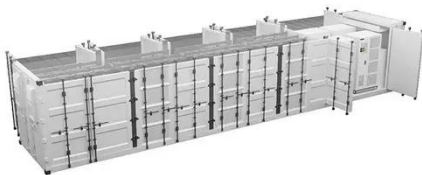

Huawei 12000 66W SuperCharge Two-way Fast Charge Power Bank Travel Portable Emergency Power Supply External Battery 5.0 7 Reviews ? 67 ...

Huawei launches its first 100W power bank ...

Huawei launches its first 100W power bank with UFCS 1.2 certification, 12000mAh capacity, dual fast charging, and built-in cable.