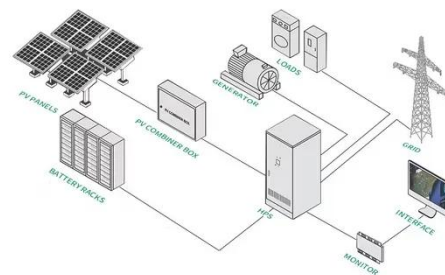

Huawei Base Station: Types, Mechanical Properties, and How ...

Discover Huawei base station types, mechanical properties, and best practices for optimal deployment. Explore specifications, performance insights, and real-world applications to ...