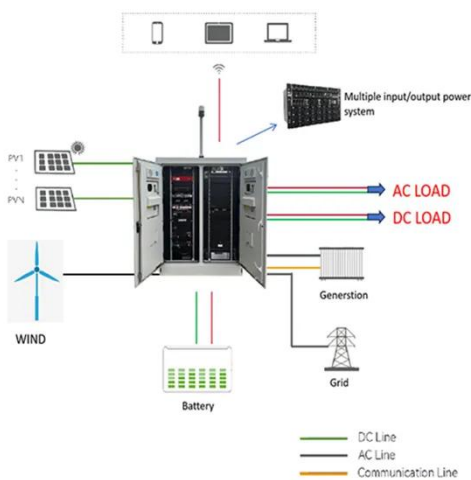

## Amazon : Outdoor Portable Power Bank

MARBERO Portable Power Station 88Wh Camping Lithium Battery Solar Generator Fast Charging with AC Outlet 120W Peak Power Bank (Solar Panel Optional) for Home Backup ...